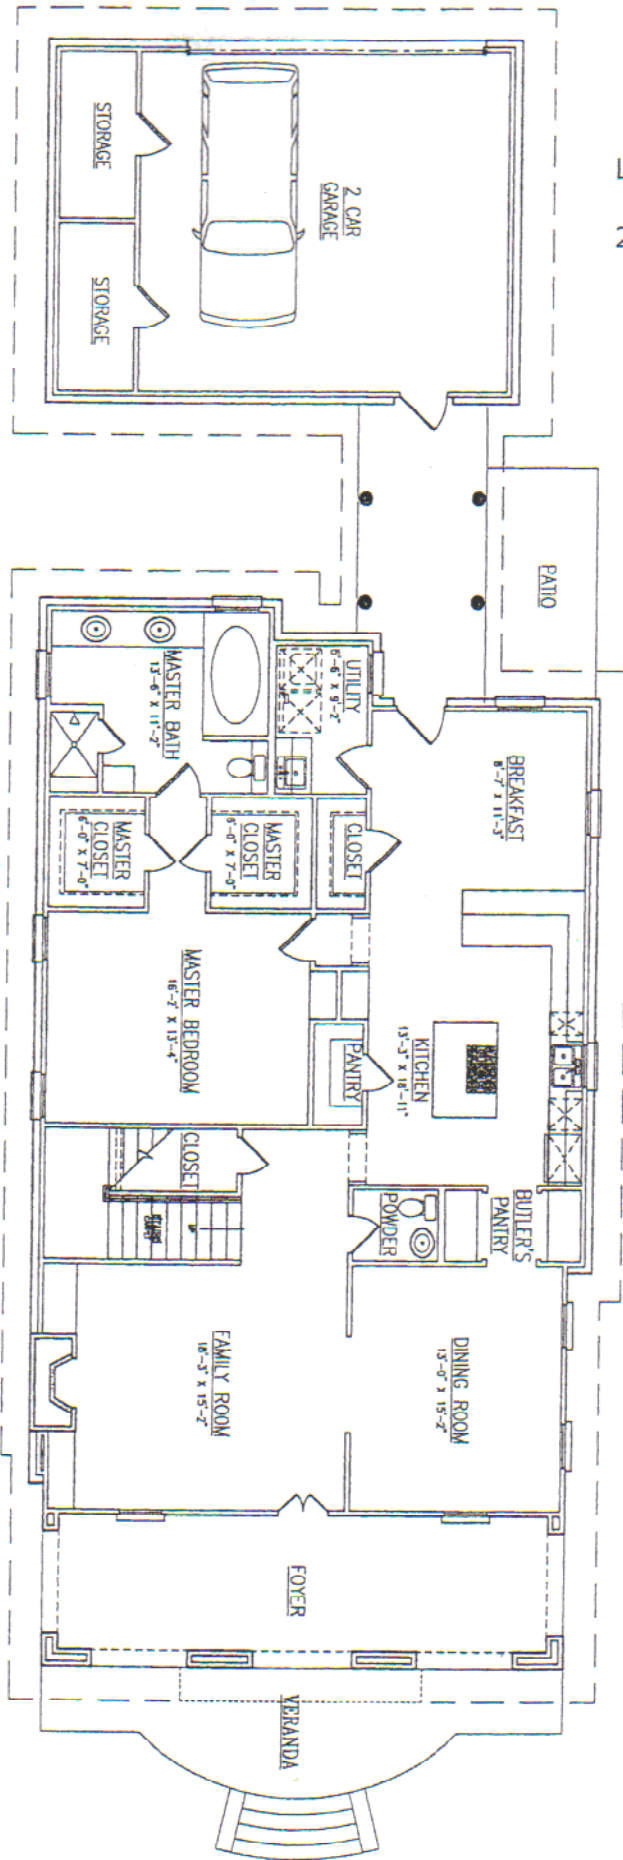

Lot 109

2011 Princewood Lane

FIRST FLOOR PLAN  
2,902 SF TOTAL LIVING