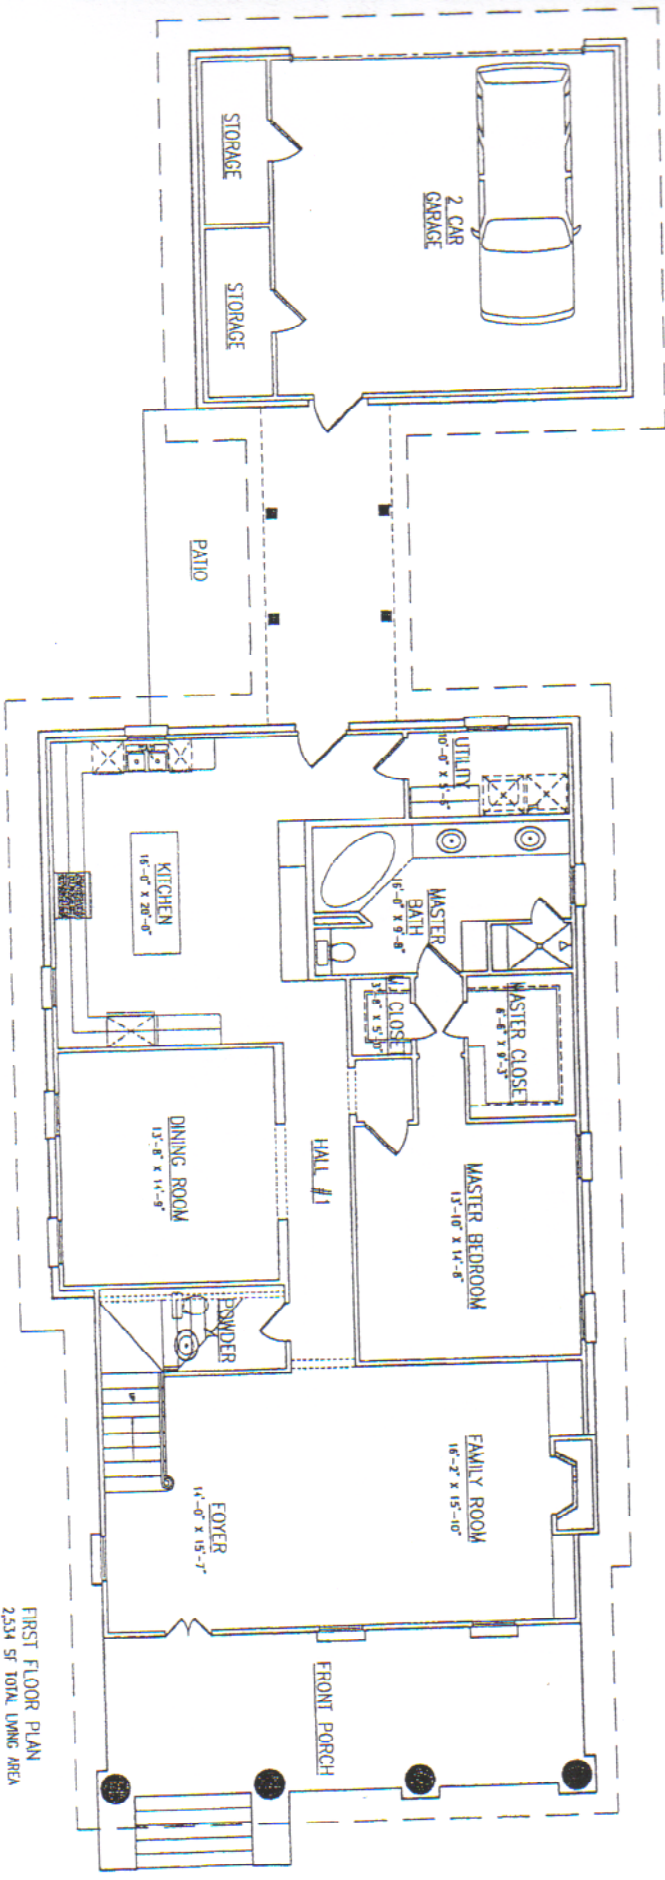

Lot 108

2007 Princewood Lane

FIRST FLOOR PLAN
2,534 SF TOTAL LIVING AREA