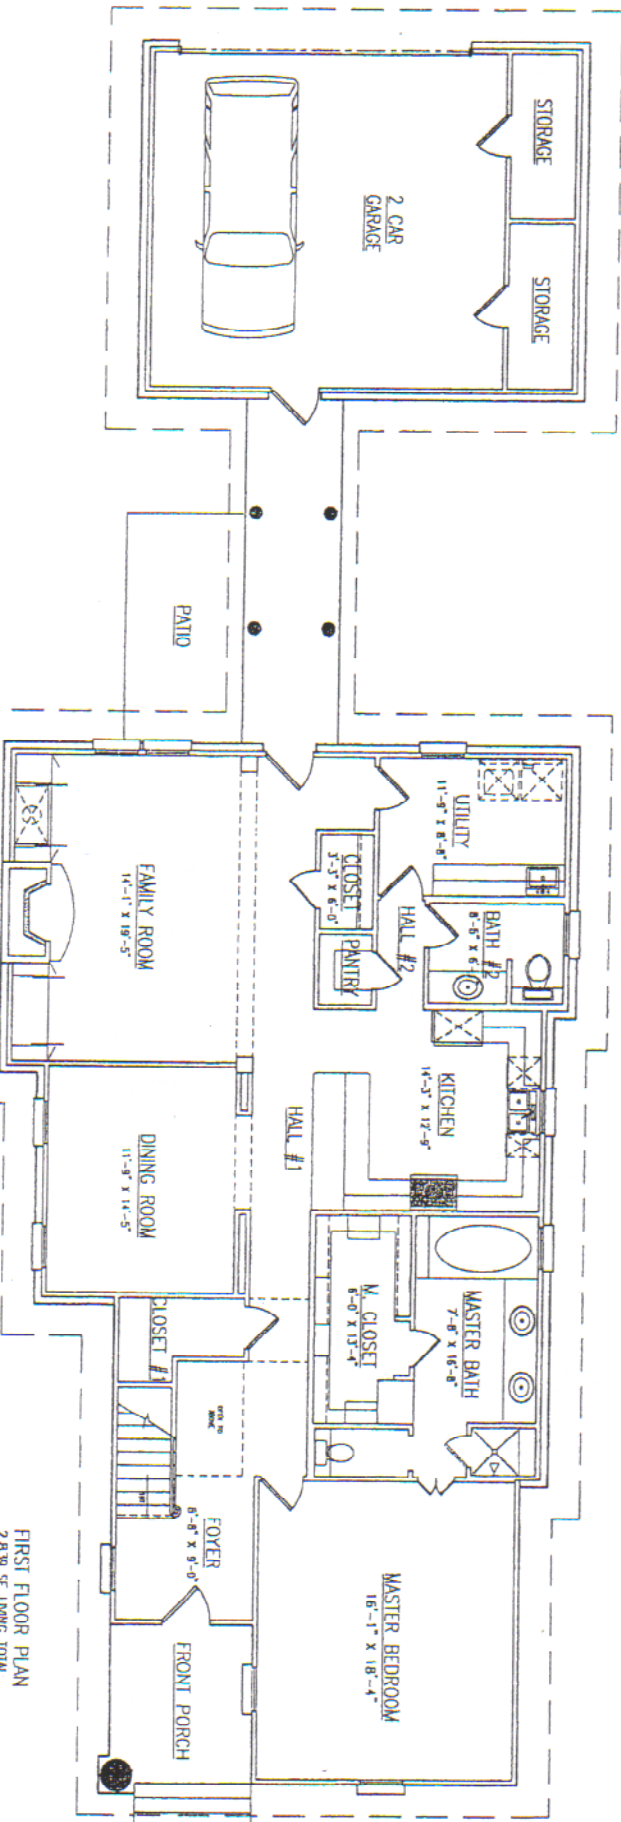

Lot 107

2003 Princeswood Lane

FIRST FLOOR PLAN  
2,839 SF DWG 101A